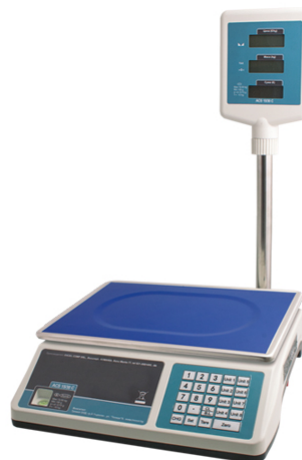

ACS 6/15C

The ACS 6/15C is a budget-friendly solution by Tremol, suitable for a wide range of retail environments.

This is a price-computing scale featuring a remote customer display and an interface for connection to a fiscal device or computer. Equipped with a battery that supports up to 60 hours of operation without external power. Complies with European quality standards.

Characteristics

Accuracy class	III
Weight capacity	6/15 kg
Minimum load	40 g
Maximum tare	T= - 5 kg
Division	2/5 g
Platform	220x320 mm
Keyboard	24 keys (11 numeric, 13 function)
Display	LCD - operator and client with green backlight
Power supply	AC 100-240V ~ 50/60Hz 0.5A DC 5V - 0,5A
Battery	4V/4Ah
Dimension	330x340x112mm; 3.200 kg